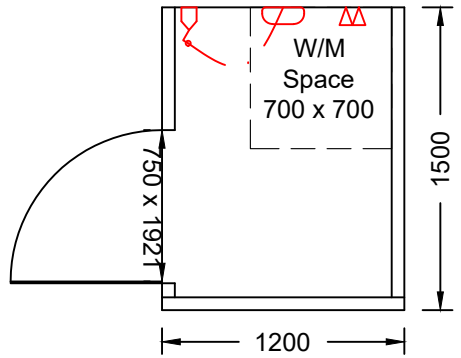

Also includes deck & porch upgrade to 1500mm wide

**Add \$5,975**

Plan No:	T121.7
Series:	Traveller
Dimensions:	7.4m x 2.94m
Floor Area:	21.8m <sup>2</sup>
Updated:	2/08/2021
Scale:	-