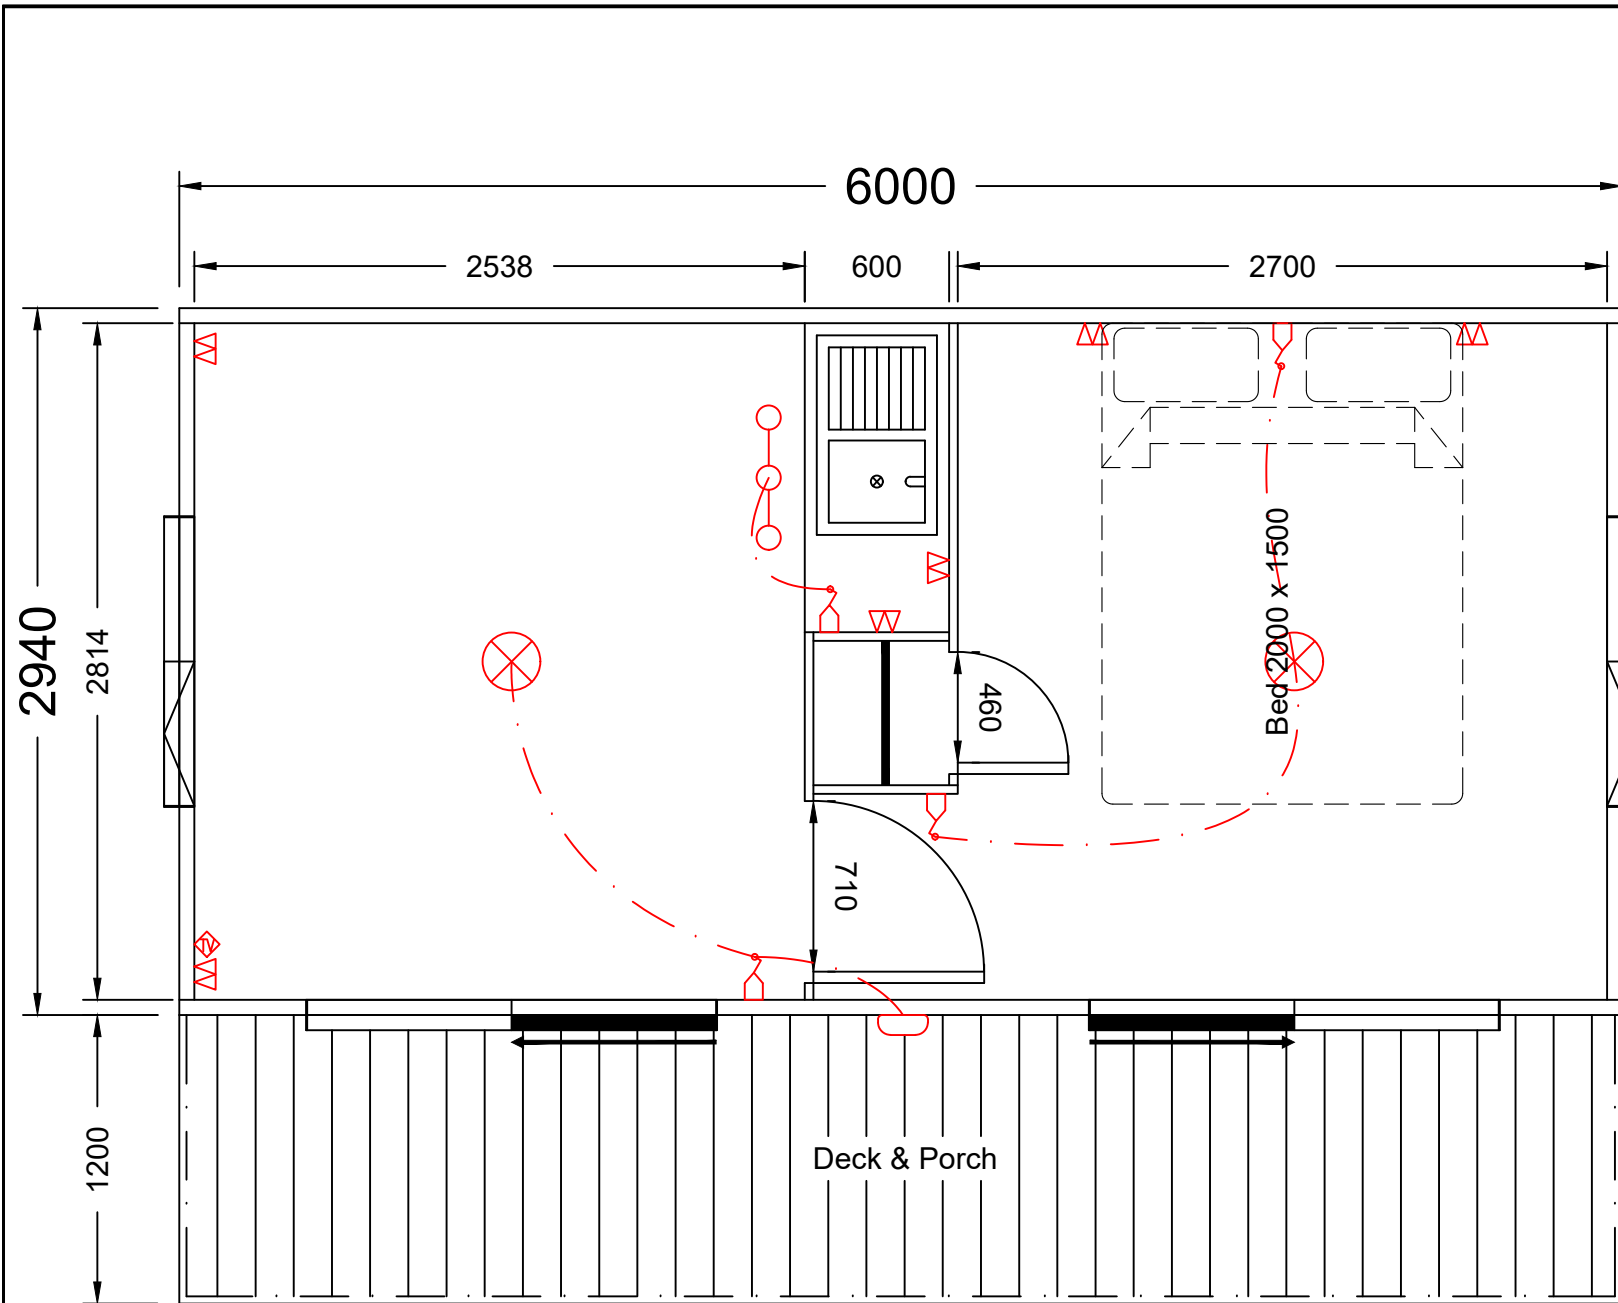

**PLAN DETAILS**

**Factory Price**  
**\$53,927.00**

Price includes G.S.T, standard flooring, window coverings, deck and porch, kitchen (PC sum), bathroom, electrical as drawn on plan. Plus our 2 year on site warranty.

Additional options by request.  
 (NB: All pricing valid 2 months from below date and subject to Leisurebuilt Ltd standard terms and conditions of sale.)

Plan No:	T014.7
Series:	Traveller
Dimensions:	5.0m x 2.94m
Floor Area:	14.7m <sup>2</sup>
Updated:	2/08/2021
Scale:	-

Additional options by request.  
 (NB: All pricing valid 2 months from below date and subject to Leisurebuilt Ltd standard terms and conditions of sale.)

Plan No:	T117.6
Series:	Traveller
Dimensions:	6.0m x 2.94m
Floor Area:	17.6m <sup>2</sup>
Updated:	2/08/2021
Scale:	-

(NB: All pricing valid 2 months from below date and subject to Leisurebuilt Ltd standard terms and conditions of sale.)

Plan No:	T121.7 Std
Series:	Traveller
Dimensions:	7.4m x 2.94m
Floor Area:	21.8m <sup>2</sup>
Updated:	2/08/2021
Scale:	-