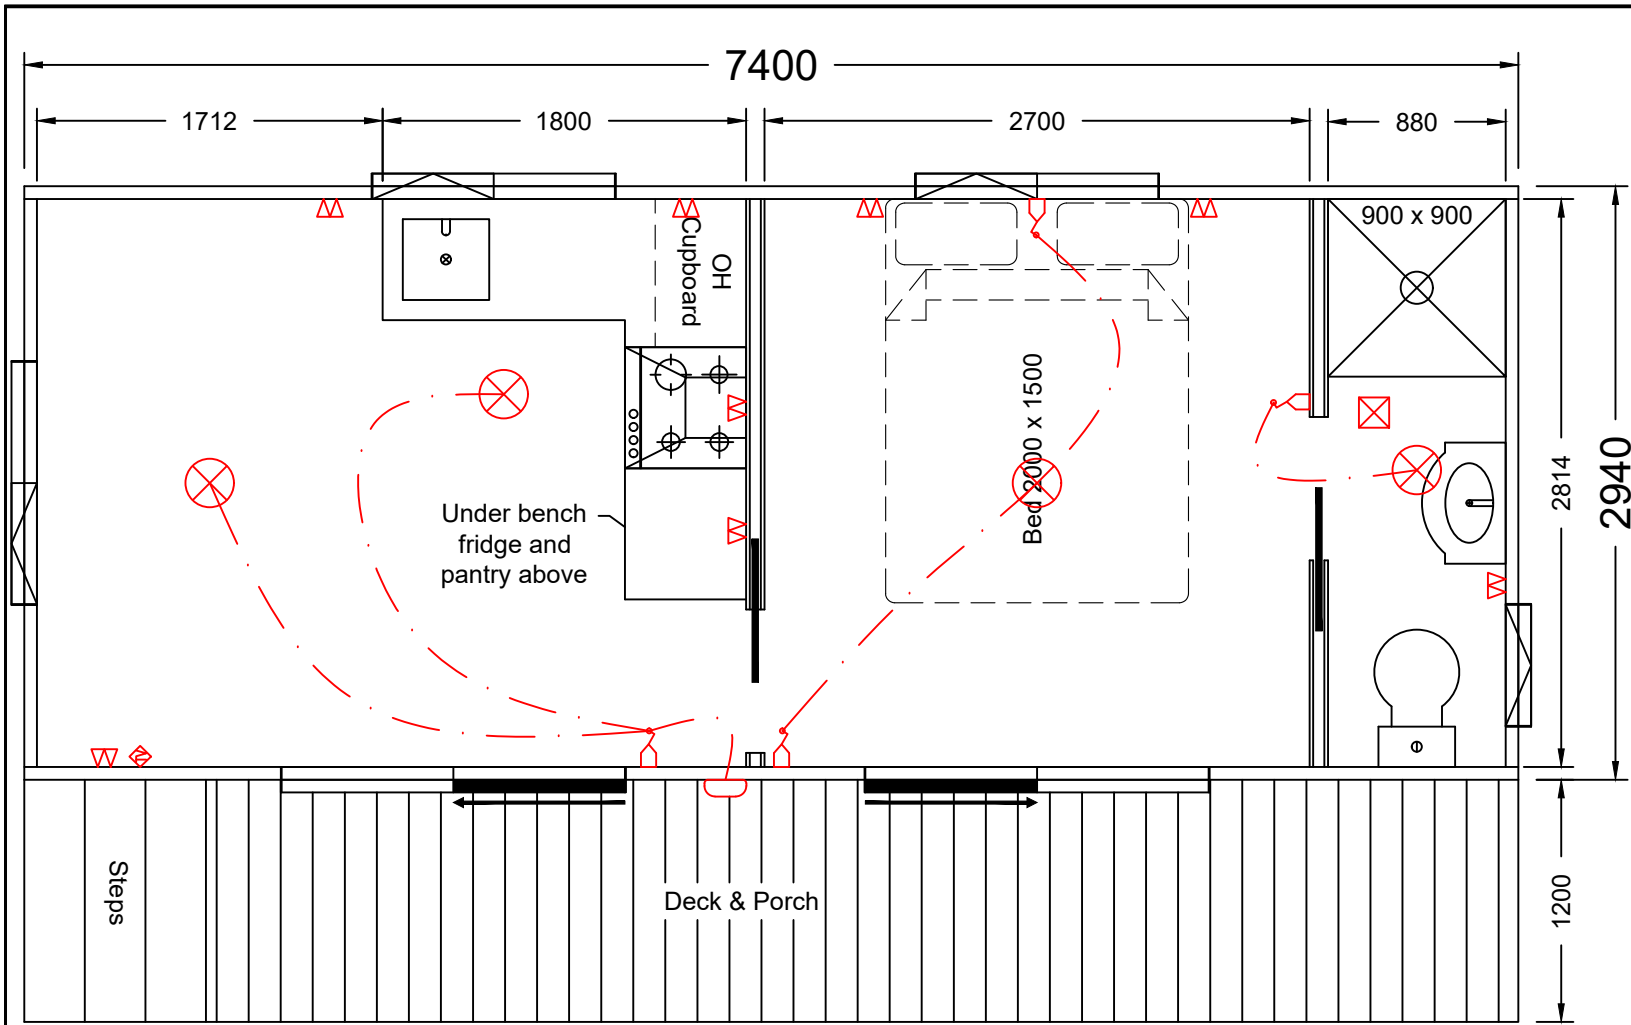

Additional options by request.  
 (NB: All pricing valid 2 months from below date and subject to Leisurebuilt Ltd standard terms and conditions of sale.)

Plan No:	T014.7
Series:	Traveller
Dimensions:	5.0m x 2.94m
Floor Area:	14.7m <sup>2</sup>
Updated:	2/08/2021
Scale:	-

Additional options by request.  
 (NB: All pricing valid 2 months from below date and subject to Leisurebuilt Ltd standard terms and conditions of sale.)

Plan No:	T117.6
Series:	Traveller
Dimensions:	6.0m x 2.94m
Floor Area:	17.6m <sup>2</sup>
Updated:	2/08/2021
Scale:	-

Also includes deck & porch upgrade to 1500mm wide

**Add \$5,975**

Plan No:	T121.7
Series:	Traveller
Dimensions:	7.4m x 2.94m
Floor Area:	21.8m <sup>2</sup>
Updated:	2/08/2021
Scale:	-