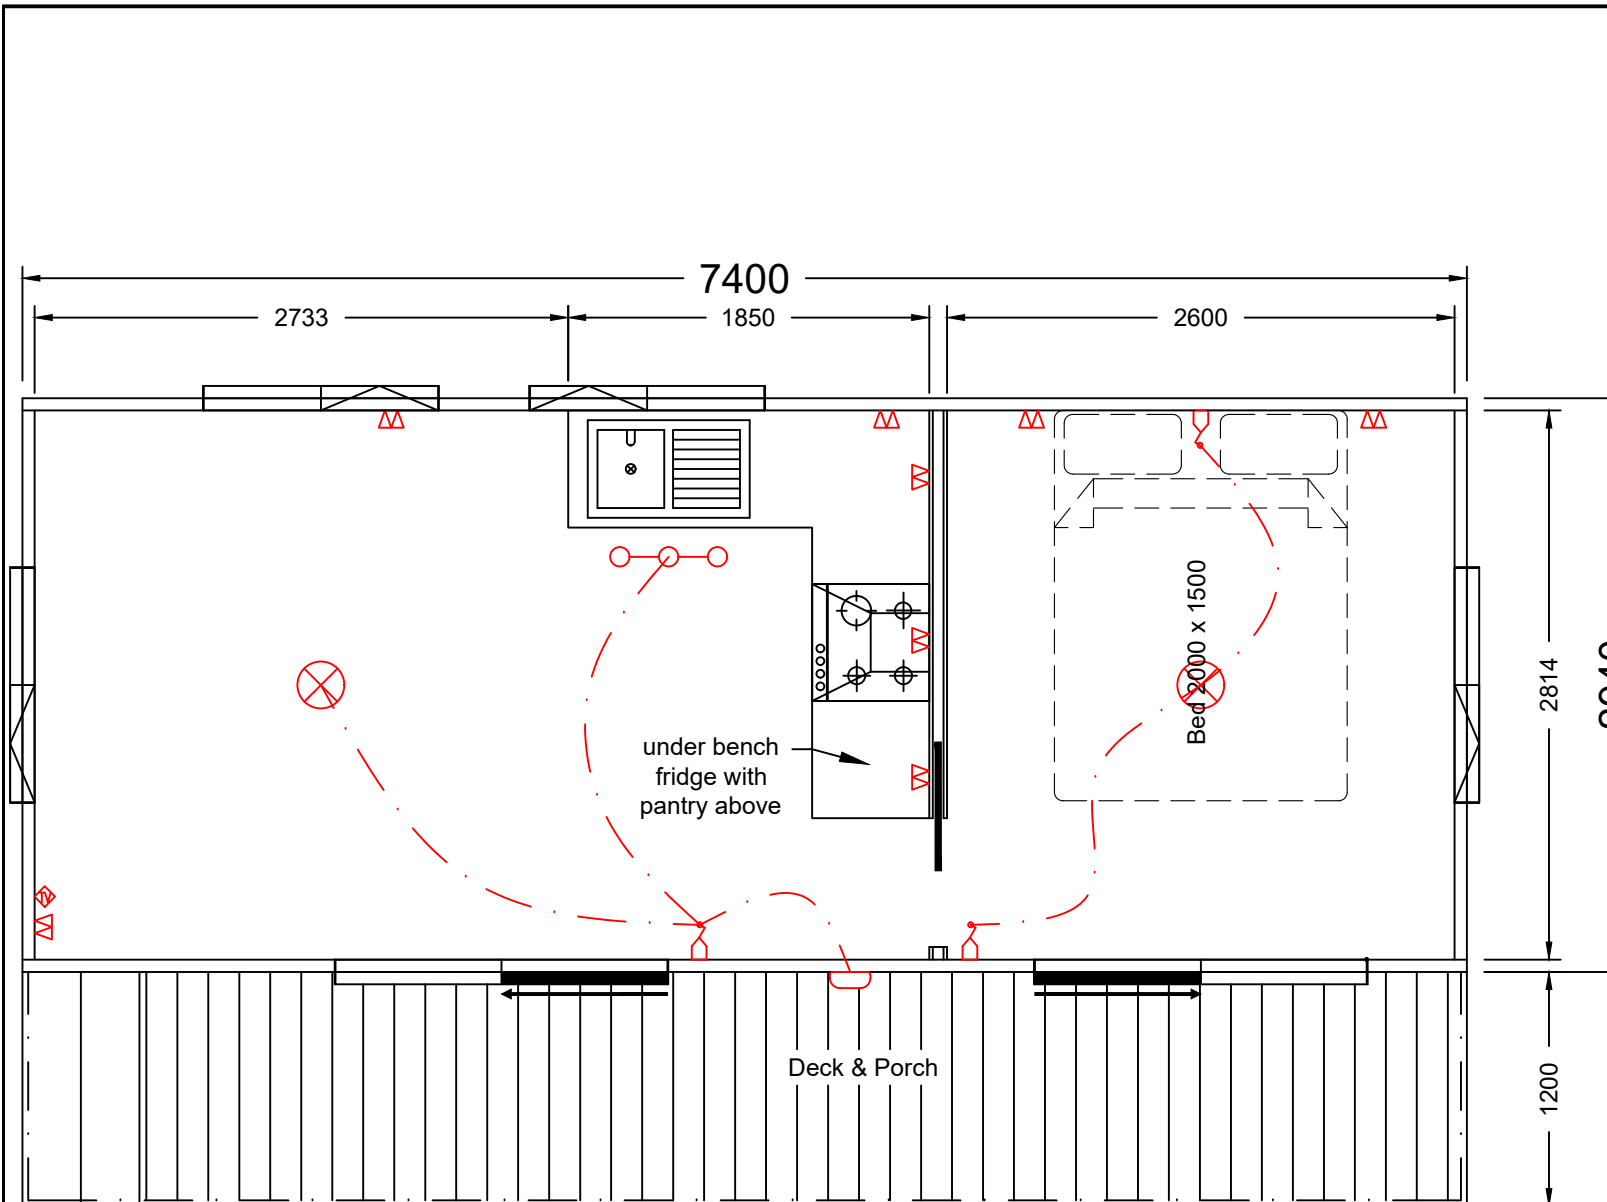

## PLAN DETAILS

(NB: All pricing valid 2 months from below date and subject to Leisurebuilt Ltd standard terms and conditions of sale.)

Plan No:	T121.7 Std
Series:	Traveller
Dimensions:	7.4m x 2.94m
Floor Area:	21.8m <sup>2</sup>
Updated:	2/08/2021
Scale:	-