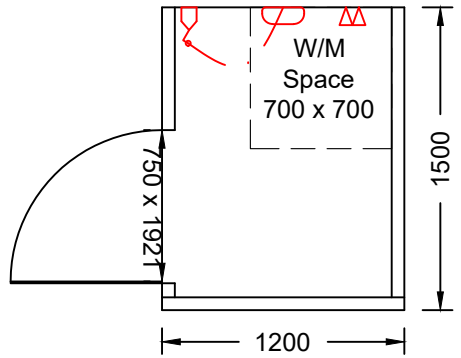

Additional options by request.  
 (NB: All pricing valid 2 months from below date and subject to Leisurebuilt Ltd standard terms and conditions of sale.)

Optional laundry room installed in corner of deck including aluminum/glass locked door, light, power outlet, plus washing machine & waste.

Also includes deck & porch upgrade to 1500mm wide

**Add \$5,975**

Plan No:	T121.7
Series:	Traveller
Dimensions:	7.4m x 2.94m
Floor Area:	21.8m <sup>2</sup>
Updated:	6/12/2021
Scale:	-