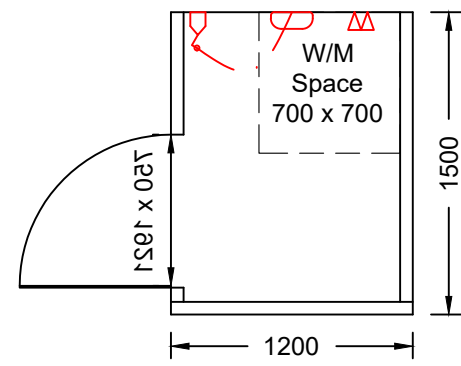

Optional laundry room installed in corner of deck including aluminum/glass locked door, light, power outlet, plus washing machine & waste.

Also includes deck & porch upgrade to 1500mm wide

**Add \$5,975**

Plan No:	T121.7
Series:	Traveller
Dimensions:	7.4m x 2.94m
Floor Area:	21.8m <sup>2</sup>
Updated:	17/10/2023
Scale:	-