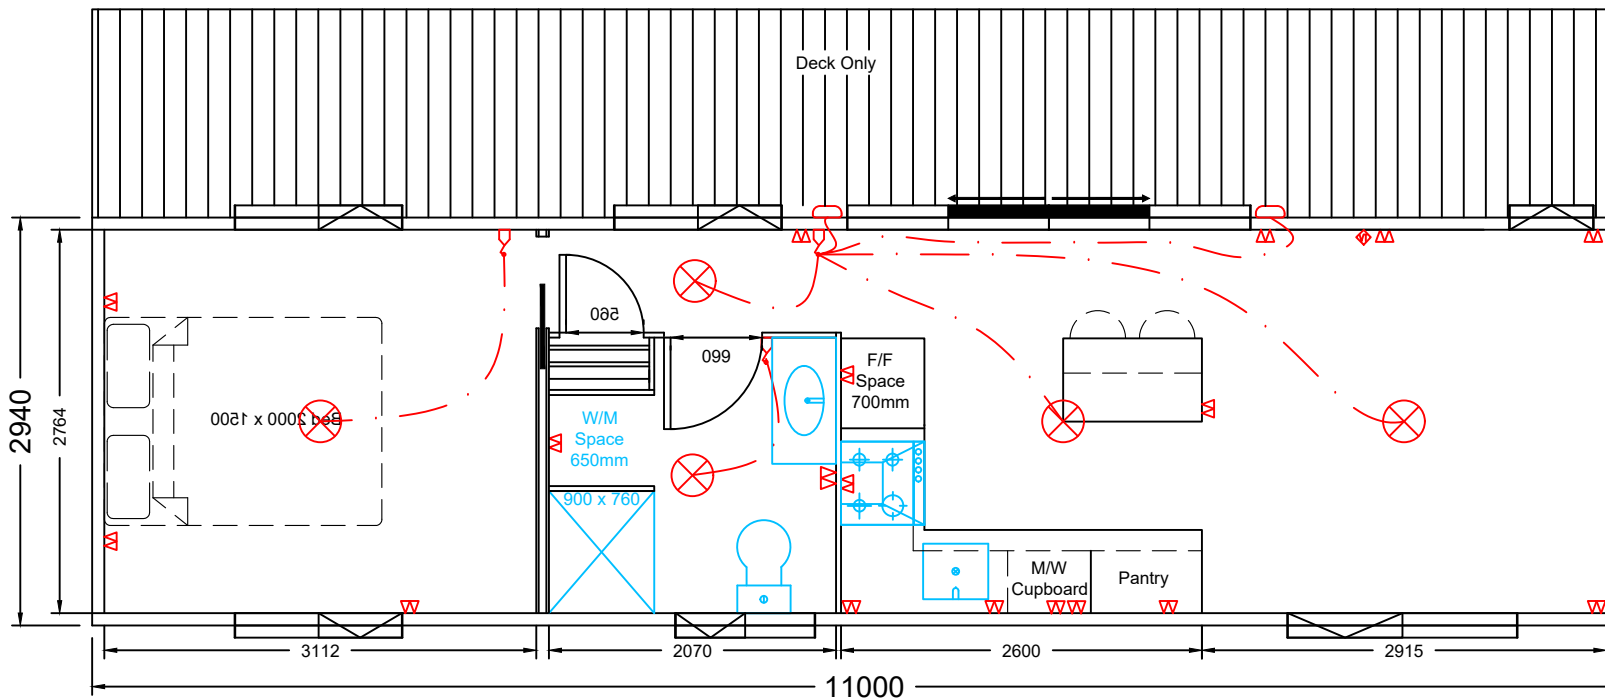

**LEISUREBUILT**  
 6 Innovation Way  
 Horotiu  
 New Zealand  
 Ph: (0800) 600-615  
 Web: [www.leisurebuilt.co.nz](http://www.leisurebuilt.co.nz)

**LEGEND**

-  Power Point Single
-  Power Point Double
-  TV Outlet
-  Extractor Fan
-  Light Switch
-  Exterior Light
-  Interior Light Std
-  Interior Light Std
-  Wall Light With Switch

**PLAN DETAILS**

**Factory Price**  
**\$129,219.00**

Price includes G.S.T, standard flooring, window coverings, deck and porch, kitchen, bathroom, electrical as drawn on plan. Plus our 2 year on site warranty.

Additional options by request.

(NB: All pricing valid 2 months from below date and subject to Leisurebuilt Ltd standard terms and conditions of sale.)

Plan No:	T132.3
Series:	Traveller
Dimensions:	11m x 2.94m
Floor Area:	32.3m <sup>2</sup>
Updated:	11/09/2024
Scale:	-