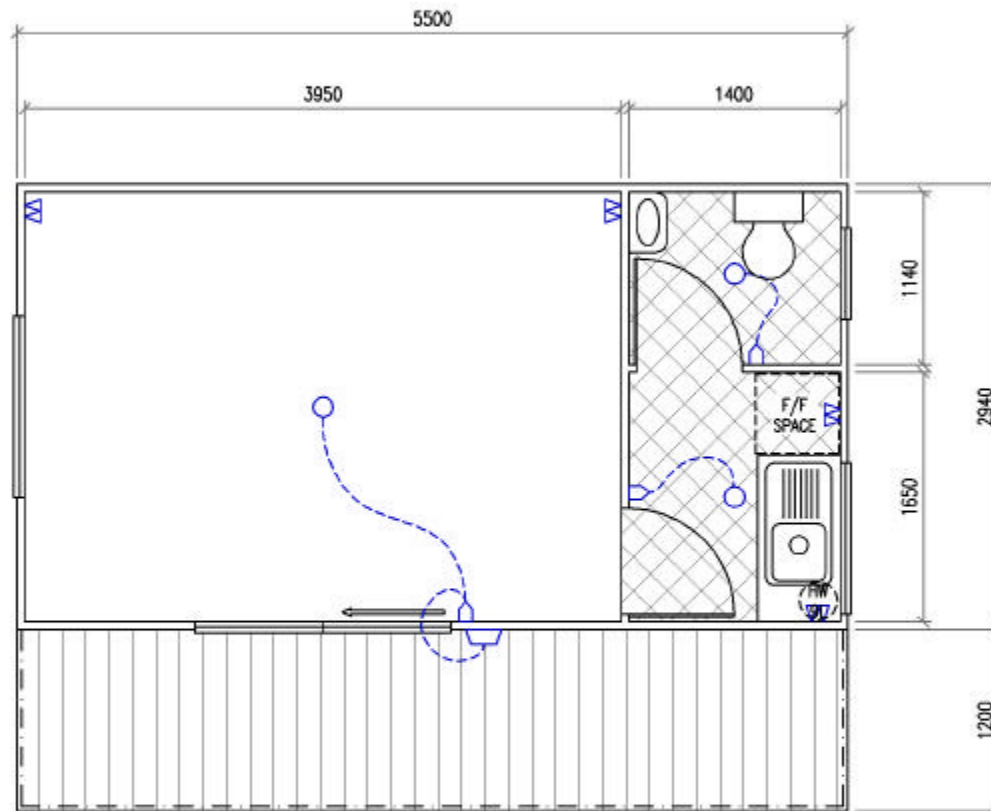

Leisurebuilt

New generation caravans & mobile homes

64 Sunshine Avenue, Te Rapa, Hamilton
 Website: www.leisurebuilt.co.nz
 Ph: 0800 600 615 Fax: (07) 850-5138

LEGEND

-  BiFold Door
-  Single Power Point
-  Double Power Point
-  TV Outlet
-  Light Switch
-  Exterior Light
-  Interior Light
-  Wall Light With Switch
-  Telephone Jack

DETAILS

Price includes G.S.T, Flooring, Curtains, Deck & Verandah, Kitchen & Ensuite as shown, Lights, Power Points, Delivery to within 160km of our Hamilton Factory & 2 year on site warranty.

Additional options by request.
 (NB: All pricing subject to standard terms and conditions of Leisurebuilt Ltd)

Plan #:	R157
Series:	Utility
Size:	5.50m x 2.94m (16.2m ²)
Updated:	27-02-06
Scale:	1:50